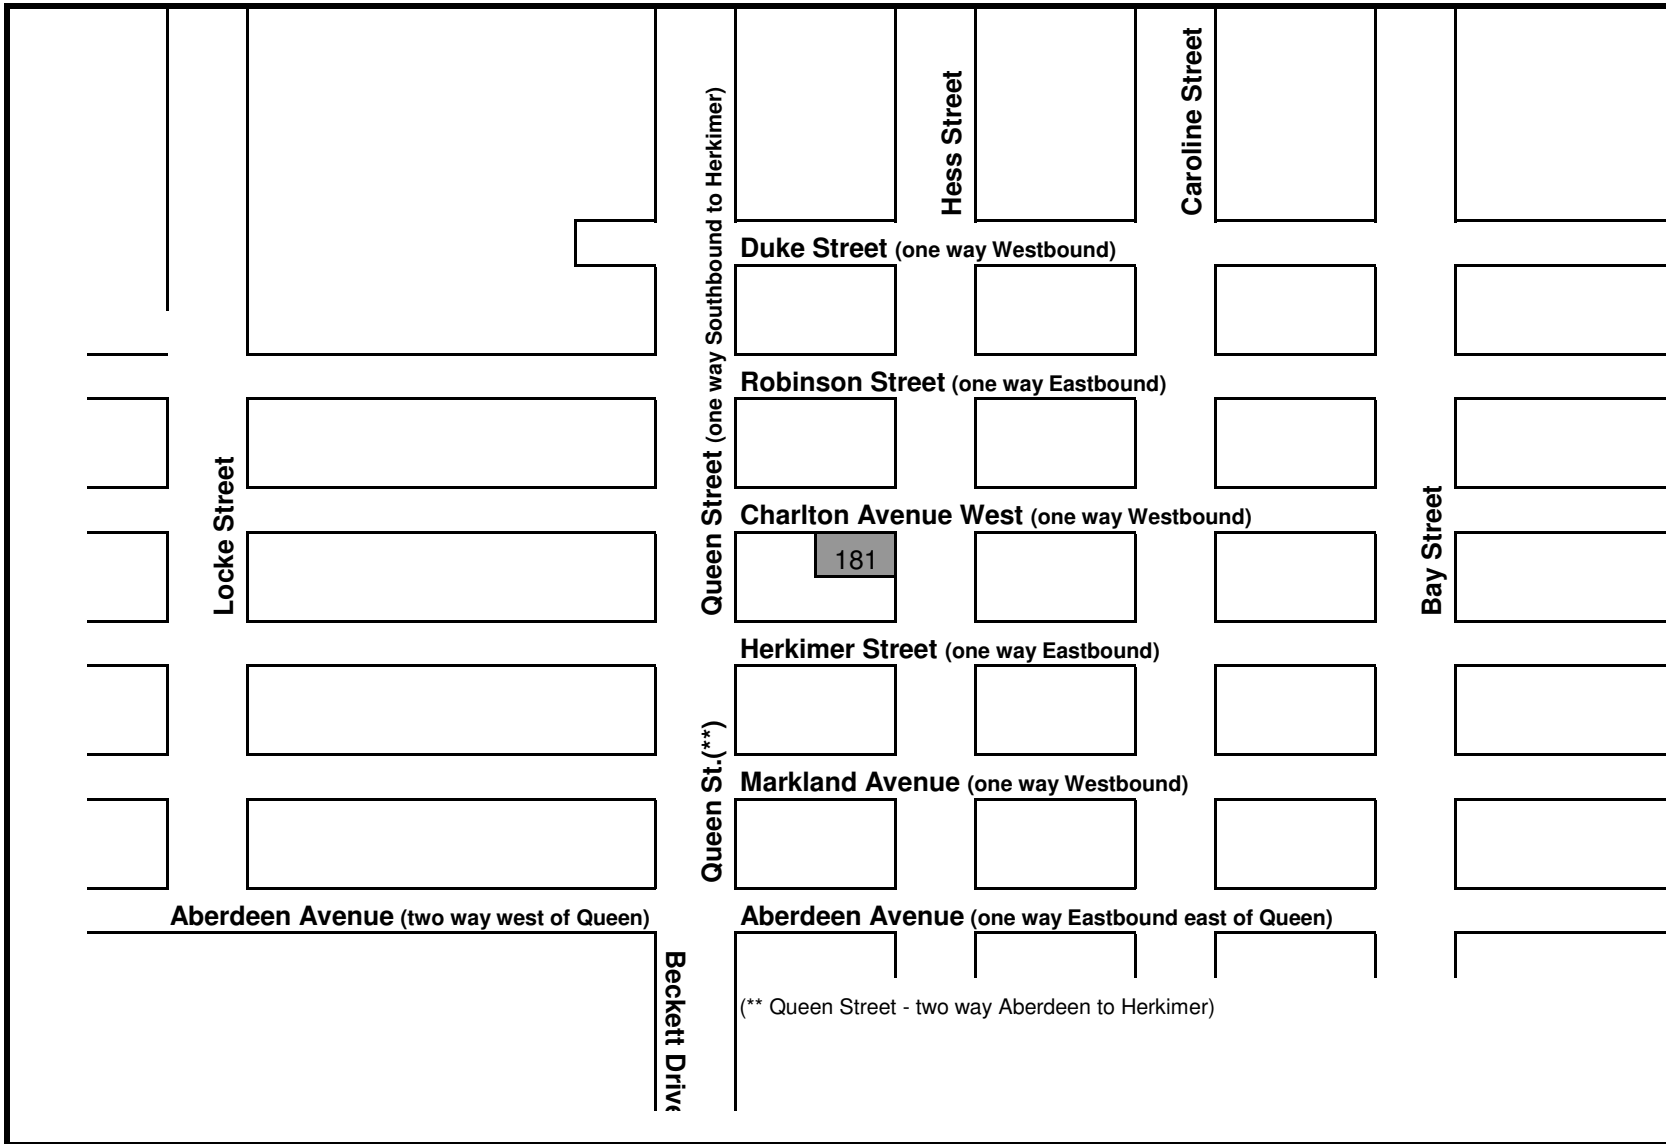

First Hamilton CRC - 181 Charlton Ave West - Map of Area Streets

First Hamilton Christian Reformed Church address: 181 Charlton Avenue West (located at the corner of Charlton and Hess)

There is parking on all streets in the area of First Hamilton CRC. As each street has its own parking regulations, please take note of the parking stipulation noted on the posted signage.