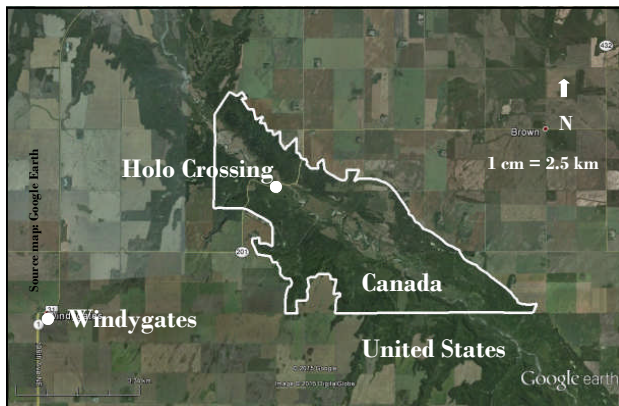

This checklist is confined to a small but significant part of the Pembina Valley. The location, in the Holo Crossing area 7 km northeast of Windygates, Manitoba, includes provincial wildlife management areas and a provincial park. In total, 201 species have been recorded for the Holo Crossing area. Species in this checklist are organized according to the American Ornithologists' Union protocol. This checklist is based on observations made over the years by birdwatchers primarily within the valley's rims as well as information from the Manitoba Breeding Bird Atlas. Since many species on the list need to have their status clarified, it is important that bird sightings be reported. Birdwatchers are encouraged to drop off checklists or report their observations to the A Rocha Pembina Valley Interpretive Centre adjacent to the Pembina Valley Provincial Park.

Field checklist codes

M = Migrant   I = Introduced
S = Summer resident   W = Winter resident
PR = Permanent resident   A = Accidental

Map of the Checklist Area

GEESE, SWANS & DUCKS

- ___ Greater White-fronted Goose M
- ___ Snow Goose M
- ___ Ross's Goose M
- ___ Cackling Goose M
- ___ Canada Goose S
- ___ Tundra Swan M
- ___ Wood Duck S
- ___ Gadwall M
- ___ American Wigeon M
- ___ Mallard S
- ___ Blue-winged Teal M
- ___ Northern Shoveler M
- ___ Northern Pintail M
- ___ Green-winged Teal M
- ___ Canvasback M
- ___ Redhead M
- ___ Ring-necked Duck M
- ___ Greater Scaup M
- ___ Lesser Scaup M
- ___ Bufflehead M
- ___ Common Goldeneye M
- ___ Hooded Merganser M
- ___ Common Merganser M
- ___ Red-breasted Merganser M
- ___ Ruddy Duck M

UPLAND GAME BIRDS

- ___ Gray Partridge PR (I)
- ___ Ruffed Grouse PR
- ___ Sharp-tailed Grouse PR
- ___ Wild Turkey PR (I)

LOONS

- ___ Common Loon M

GREBES

- ___ Pied-billed Grebe M

CORMORANTS & PELICANS

- ___ Double-crested Cormorant M
- ___ American White Pelican M

WADING BIRDS

- ___ American Bittern M
- ___ Great Blue Heron M
- ___ Great Egret M
- ___ Black-crowned Night-Heron M

VULTURES, EAGLES & HAWKS

- ___ Black Vulture A
- ___ Turkey Vulture S
- ___ Osprey M
- ___ Bald Eagle PR
- ___ Northern Harrier S
- ___ Sharp-shinned Hawk M
- ___ Cooper's Hawk S
- ___ Northern Goshawk M
- ___ Red-shouldered Hawk A
- ___ Broad-winged Hawk S
- ___ Swainson's Hawk M
- ___ Red-tailed Hawk S
- ___ Ferruginous Hawk M
- ___ Rough-legged Hawk M
- ___ Golden Eagle M

RAILS, COOTS & CRANES

- ___ Sora M
- ___ American Coot M
- ___ Sandhill Crane M

SHOREBIRDS

- ___ Black-bellied Plover M
- ___ American Golden-Plover M
- ___ Killdeer S

- ___ Spotted Sandpiper S
- ___ Solitary Sandpiper M
- ___ Greater Yellowlegs M
- ___ Willet M
- ___ Lesser Yellowlegs M
- ___ Wilson's Snipe M

- ___ American Woodcock M
- ___ Wilson's Phalarope M

GULLS & TERNS

- ___ Bonaparte's Gull M
- ___ Franklin's Gull M
- ___ Ring-billed Gull M
- ___ Herring Gull M
- ___ Black Tern M
- ___ Forster's Tern M

PIGEONS & DOVES

- ___ Rock Pigeon PR (I)
- ___ Mourning Dove S

CUCKOO

- ___ Black-billed Cuckoo S

OWLS

- ___ Great Horned Owl PR
- ___ Long-eared Owl M
- ___ Short-eared Owl M
- ___ Northern Saw-whet Owl M

NIGHTHAWKS

- ___ Common Nighthawk M

HUMMINGBIRDS

- ___ Ruby-throated Hummingbird S

KINGFISHERS

- ___ Belted Kingfisher S

WOODPECKERS

- ___ Red-headed Woodpecker S
- ___ Red-bellied Woodpecker A

- ___ Yellow-bellied Sapsucker S
- ___ Downy Woodpecker PR
- ___ Hairy Woodpecker PR
- ___ Northern Flicker S
- ___ Pileated Woodpecker PR

FALCONS

- ___ American Kestrel M
- ___ Merlin M
- ___ Gyrfalcon M
- ___ Peregrine Falcon M
- ___ Prairie Falcon M

FLYCATCHERS

- ___ Olive-sided Flycatcher M
- ___ Eastern Wood-Pewee S
- ___ Yellow-bellied Flycatcher M
- ___ Alder Flycatcher S
- ___ Least Flycatcher S
- ___ Eastern Phoebe S
- ___ Say's Phoebe M
- ___ Great Crested Flycatcher S
- ___ Western Kingbird M
- ___ Eastern Kingbird S

SHRIKES

- ___ Northern Shrike W

VIREOS

- ___ Yellow-throated Vireo S
- ___ Blue-headed Vireo M
- ___ Warbling Vireo S
- ___ Philadelphia Vireo M
- ___ Red-eyed Vireo S

JAYS, CROWS & MAGPIES

- ___ Blue Jay PR
- ___ Black-billed Magpie PR
- ___ American Crow S
- ___ Common Raven PR